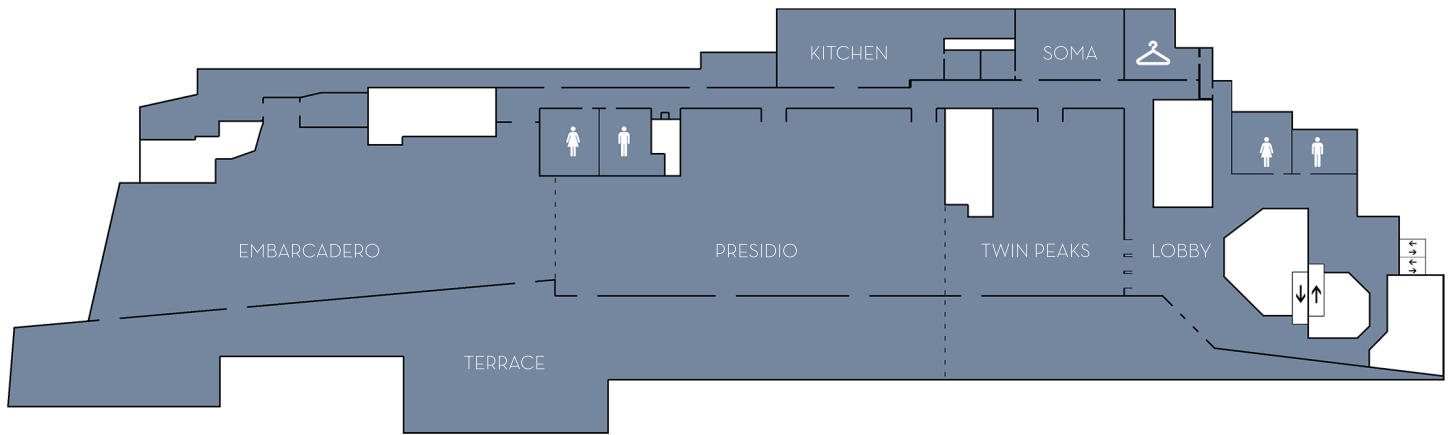

VENUE SPECIFICATIONS

CONTACT US FOR MORE INFORMATION, SCALED DRAWINGS OR PHOTOGRAPHS.